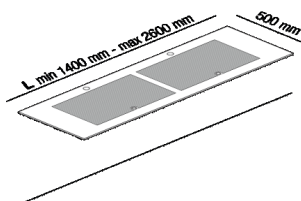

Self-bearing countertop, with 2 recesses,
 provided with under-top brackets
 AELLNEO_2

Benedini Associati, Andrés Jost, Diego Cisi,
 2015

Programme of self-bearing washbasins
 made of Petit Granit characterised by light
 touch and high configurability.

Finiture

-  Dark grey (Deep Caviar)
-  Petit Granit

Materiali

-  Marble
-  Corian®

The self-bearing countertop with two recesses is supported by brackets fixed to the wall. The front edge is chamfered, while the short sides can be chamfered or straight for positioning in a corner or niche. The countertop is made of Petit Granit marble. The recesses are freely positioned along the whole length of the top complying with the distances from the edges and those between the recesses and they are complete with grill. The basin is not fitted with drain. Designed for waste .MET0569 with concealed waste trap .PLA0456.

Note: Upon request, and after technical evaluation, other types of marble are possible, costs on demand. It is available with a minimum length of 80 cm (31" 1/4) and a maximum length of 260 cm (102" 23/64).