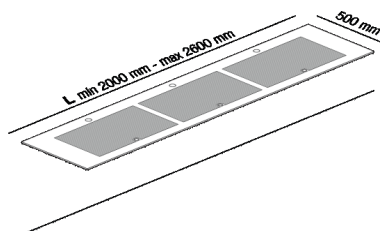

Self-bearing countertop, with 3 recesses,
provided with under-top brackets
AELLNEO_3

Benedini Associati, Andrés Jost, Diego Cisi,
2015

Programme of self-bearing washbasins
made of Petit Granit characterised by light
touch and high configurability.

The self-bearing countertop with three recesses is supported by brackets fixed to the wall. The front edge is chamfered, while the short sides can be chamfered or straight for positioning in a corner or niche. The countertop is made of Petit Granit marble.

The recesses are freely positioned along the whole length of the top complying with the distances from the edges and those between the recesses and they are complete with grill. The basin is not fitted with drain. Designed for waste .MET0569 with concealed waste trap .PLA0456.

Note: Upon request, and after technical evaluation, other types of marble are possible, costs on demand. It is available with a minimum length of 80 cm (31" 1/4) and a maximum length of 260 cm (102" 23/64).