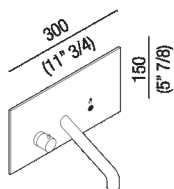

Built-in thermostatic mixer for washbasin with electronic control, with curved spout (while stocks last)

ARUB1023C_

Benedini Associati, 2005

Top mounted tap for washbasin.

Built-in thermostatic mixer for washbasin with electronic control, with curved spout (while stocks last)

Altezza:	15 cm	5" 7/8 inches
----------	-------	---------------

Larghezza:	30 cm	11" 3/4 inches
------------	-------	----------------

Finiture

Polished

Satin finish

Materiali

Stainless steel