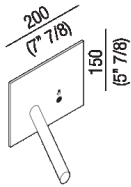

---

Washbasin tap set with electronic control and straight spout  
ARUB1026D\_

Benedini Associati, 2005

Top mounted tap for washbasin.

---

---

Washbasin tap set with electronic control and straight spout. Without flow and temperature regulation

---

Altezza: 15 cm 5" 7/8 inches

---

Larghezza: 20 cm 7" 7/8 inches

---

---