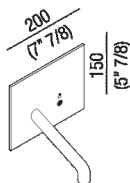

Washbasin tap set with electronic control and curved spout
ARUB1026C_

Benedini Associati, 2005

Top mounted tap for washbasin.

Washbasin tap set with electronic control and curved spout. Without flow and temperature regulation

Altezza: 15 cm 5" 7/8 inches

Larghezza: 20 cm 7" 7/8 inches

Finiture

Polished

Satin finish

Materiali

Stainless steel