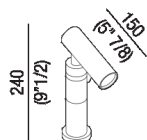

Single hole washbasin mixer tap, gradual control with tilting spout and flexible water mains connection hoses (while stocks last)

ARUB1021_

Benedini Associati, 2005

Top mounted tap for washbasin.

Single hole washbasin mixer tap, gradual control with tilting spout and flexible water mains connection hoses (while stocks last)

Altezza:	24 cm	9" 1/2 inches
----------	-------	---------------

Profondità :	15 cm	5" 7/8 inches
--------------	-------	---------------

Finiture

Polished

Satin finish

Materiali

Stainless steel