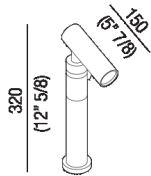

Single hole washbasin mixer tap, gradual control with tilting spout and flexible water mains connection hoses (while stocks last)  
 ARUB0951\_

Benedini Associati, 2005

Top mounted tap for washbasin.

Single hole washbasin mixer tap, gradual control with tilting spout and flexible water mains connection hoses (while stocks last)

Altezza: 32 cm 12" 5/8 inches

Profondità : 15 cm 5" 7/8 inches

**Finiture**

Polished

Satin finish

**Materiali**

Stainless steel