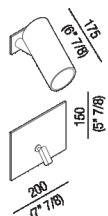

Shower tap set with built-in single lever joystick mixer and adjustable shower head  
 ARUB0967\_

Benedini Associati, 2005

Wall mounted tap for shower.

**Finiture**

Polished

Satin finish

**Materiali**

Stainless steel

Shower tap set with built-in single lever joystick mixer and adjustable shower head  
 (while stocks last)

Altezza: 15 cm 5" 7/8 inches

Larghezza: 20 cm 7" 7/8 inches

Profondità : 17.5 cm 6" 7/8 inches