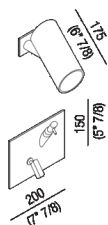

Shower tap set with built-in single lever joystick mixer, adjustable shower head and soap dispenser

ARUB0942_

Benedini Associati, 2005

Wall mounted tap for shower.

Finiture

Polished

Satin finish

Materiali

Stainless steel

Shower tap set with built-in single lever joystick mixer, adjustable shower head and soap dispenser (while stocks last)

Altezza:	15 cm	5" 7/8 inches
Larghezza:	20 cm	7" 7/8 inches
Profondità :	17.5 cm	6" 7/8 inches