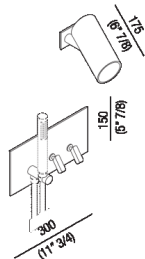

Shower tap set with built-in single lever joystick mixer tap and adjustable shower head

ARUB0941N\_

Benedini Associati, 2005

Wall mounted tap for shower.

**Finiture**

Polished

Satin finish

**Materiali**

Stainless steel

Shower tap set with built-in single lever joystick mixer tap and adjustable shower head. Finished items to complete with flexible hoses and handheld showers.

Altezza:	15 cm	5" 7/8 inches
Larghezza:	30 cm	11" 3/4 inches
Profondità :	17.5 cm	6" 7/8 inches