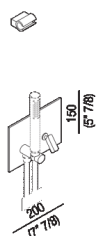

Shower tap set with built-in single lever joystick mixer and wall mounted handheld shower holder
 ARUB0944N_

Benedini Associati, 2005

Wall mounted tap for shower.

Finiture

Polished

Satin finish

Materiali

Stainless steel

Shower tap set with built-in single lever joystick mixer and wall mounted handheld shower holder. Finished items to complete with flexible hoses and handheld showers.

Altezza:	15 cm	5" 7/8 inches
Larghezza:	20 cm	7" 7/8 inches