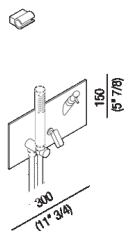

Shower tap set with built-in single lever joystick mixer, handheld shower holder and soap dispenser
 ARUB0945N_

Benedini Associati, 2005

Wall mounted tap for shower.

Finiture

Polished

Satin finish

Materiali

Stainless steel

Shower tap set with built-in single lever joystick mixer, handheld shower holder and soap dispenser. Finished items to complete with flexible hoses and handheld showers.

Altezza:	15 cm	5" 7/8 inches
Larghezza:	30 cm	11" 3/4 inches