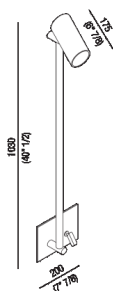

External shower column with built-in single lever joystick mixer tap
 ARUB0937_

Benedini Associati, 2005

Wall mounted tap for shower.

Finiture

Polished

Satin finish

Materiali

Stainless steel

External shower column with built-in single lever joystick mixer tap

Altezza:	103 cm	40" 1/2 inches
Larghezza:	20 cm	7" 7/8 inches
Profondità :	17.5 cm	6" 7/8 inches