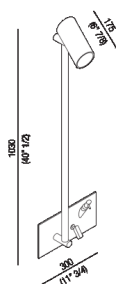

External shower column with built-in single lever joystick mixer tap and soap dispenser  
 ARUB0938\_

Benedini Associati, 2005

Wall mounted tap for shower.

**Finiture**

Polished

Satin finish

**Materiali**

Stainless steel

External shower column with built-in single lever joystick mixer tap and soap dispenser

Altezza: 103 cm 40" 1/2 inches

Larghezza: 30 cm 11" 3/4 inches

Profondità : 17.5 cm 6" 7/8 inches