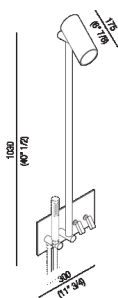

External shower column with built-in single lever joystick mixer tap
 ARUB0939N_

Benedini Associati, 2005

Wall mounted tap for shower.

Finiture

Polished

Satin finish

Materiali

Stainless steel

External shower column with built-in single lever joystick mixer tap. Finished items to complete with flexible hoses and handheld showers.

Altezza: 103 cm 40" 1/2 inches

Larghezza: 30 cm 11" 3/4 inches

Profondità : 17.5 cm 6" 7/8 inches