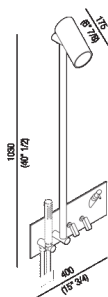

External shower column with built-in single lever joystick mixer tap and soap dispenser. Finished items to complete with flexible hoses and handheld showers.  
 ARUB0940N\_

Benedini Associati, 2005

Wall mounted tap for shower.

**Finiture**

Polished

Satin finish

**Materiali**

Stainless steel

External shower column with built-in single lever joystick mixer tap and soap dispenser. Finished items to complete with flexible hoses and handheld showers.

Altezza:	103 cm	40" 1/2 inches
Larghezza:	40 cm	15" 3/4 inches
Profondità :	17.5 cm	6" 7/8 inches