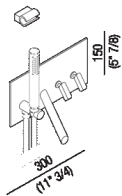

Bathtub tap set with built-in single lever joystick mixer, wall mounted handheld shower holder and straight spout
 ARUB0932ND_

Benedini Associati, 2005

Top mounted tap for bathtub.

Bathtub tap set with built-in single lever joystick mixer, wall mounted handheld shower holder and straight spout

Altezza:	15 cm	5" 7/8 inches
Larghezza:	30 cm	11" 3/4 inches

Finiture

Polished

Satin finish

Materiali

Stainless steel