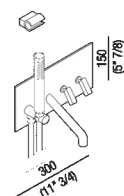

Bathtub tap set with built-in single lever joystick mixer, wall mounted handheld shower holder and curved spout  
 ARUB0932NC\_

Benedini Associati, 2005

Top mounted tap for bathtub.

Bathtub tap set with built-in single lever joystick mixer, wall mounted handheld shower holder and curved spout. Finished items to complete with flexible hoses and handheld showers.

Altezza:	15 cm	5" 7/8 inches
Larghezza:	30 cm	11" 3/4 inches

**Finiture**

Polished

Satin finish

**Materiali**

Stainless steel