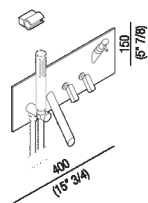

Bathtub tap set with built-in single lever joystick mixer, soap dispenser, wall mounted handheld shower holder and straight spout
 ARUB0933ND_

Benedini Associati, 2005

Top mounted tap for bathtub.

Bathtub tap set with built-in single lever joystick mixer, soap dispenser, wall mounted handheld shower holder and straight spout. Finished items to complete with flexible hoses and handheld showers.

Finiture

Polished

Satin finish

Materiali

Stainless steel

Altezza:	15 cm	5" 7/8 inches
Larghezza:	40 cm	15" 3/4 inches