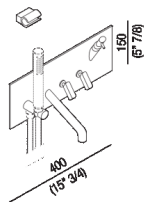

Bathtub tap set with built-in single lever joystick mixer, soap dispenser, wall mounted handheld shower holder and curved spout
 ARUB0933NC_

Benedini Associati, 2005

Top mounted tap for bathtub.

Bathtub tap set with built-in single lever joystick mixer, soap dispenser, wall mounted handheld shower holder and curved spout. Finished items to complete with flexible hoses and handheld showers.

Altezza:	15 cm	5" 7/8 inches
Larghezza:	40 cm	15" 3/4 inches

Finiture

Polished

Satin finish

Materiali

Stainless steel