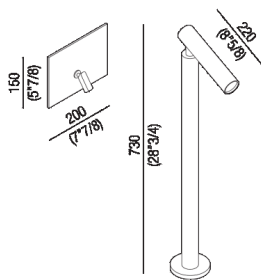

Bathtub tap set with built-in single lever joystick mixer and long floor standing spout  
 ARUB0961L\_

Benedini Associati, 2005

Floor mounted tap for bathtub.

**Finiture**

Polished

Satin finish

**Materiali**

Stainless steel

Bathtub tap set with built-in single lever joystick mixer and long floor standing spout

Altezza:	73 cm	28" 3/4 inches
Larghezza:	20 cm	7" 7/8 inches
Profondità :	22 cm	8" 5/8 inches