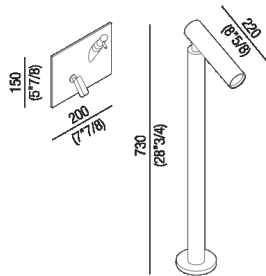

Bathtub tap set with built-in single lever joystick mixer, soap dispenser and long floor standing spout
 ARUB0934L_

Benedini Associati, 2005

Floor mounted tap for bathtub.

Finiture

Polished

Satin finish

Materiali

Stainless steel

Bathtub tap set with built-in single lever joystick mixer, soap dispenser and long floor standing spout

Altezza:	73 cm	28" 3/4 inches
Larghezza:	20 cm	7" 7/8 inches
Profondità :	22 cm	8" 5/8 inches