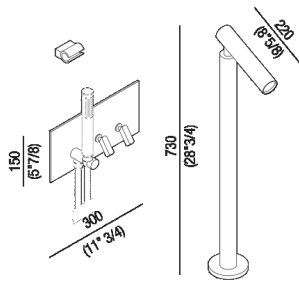

Bathtub tap unit with built in single lever mixer joystick, with wall mounted holder and long floor standing spout
 ARUB0935NL_

Benedini Associati, 2005

Floor mounted tap for bathtub.

Finiture

Polished

Satin finish

Materiali

Stainless steel

Bathtub tap unit with built in single lever mixer joystick, with wall mounted holder and long floor standing spout (while stocks last)

Altezza:	73 cm	28" 3/4 inches
Larghezza:	30 cm	11" 3/4 inches
Profondità :	22 cm	8" 5/8 inches