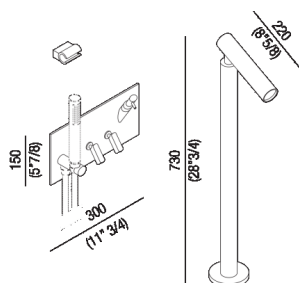

Bathtub tap set with built-in single lever joystick mixer, wall mounted handheld shower holder, soap dispenser and long floor standing spout
 ARUB0936NL_

Benedini Associati, 2005

Floor mounted tap for bathtub.

Finiture

Polished

Satin finish

Materiali

Stainless steel

Bathtub tap set with built-in single lever joystick mixer, wall mounted handheld shower holder, soap dispenser and long floor standing spout

Altezza:	73 cm	28" 3/4 inches
Larghezza:	30 cm	11" 3/4 inches
Profondità :	22 cm	8" 5/8 inches