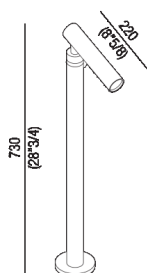

Floor standing gradual control single lever
 mixer tap for bathtub with long spout
 ARUB0952L_

Benedini Associati, 2005

Floor mounted tap for bathtub.

Floor standing gradual control single lever mixer tap for bathtub with long spout

Altezza:	73 cm	28" 3/4 inches
Profondità :	22 cm	8" 5/8 inches

Finiture

Polished

Satin finish

Materiali

Stainless steel