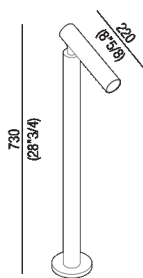

Long floor standing bathtub spout  
.CRUB0971L\_

Benedini Associati, 2005

Floor mounted tap for bathtub.

Long floor standing bathtub spout. Flow and temperature regulation not managed

Altezza: 73 cm 28" 3/4 inches

Profondità : 22 cm 8" 5/8 inches