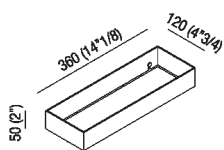

Shelf in stainless steel L 36 cm
 A369232_

Benedini Associati, 2004

Range of accessories and lights. Support elements in stainless steel with satin or polished finish and elements in white Cristalplant®.

Altezza:	5 cm	2" inches
Larghezza:	36 cm	14" 1/8 inches
Profondità :	12 cm	4" 3/4 inches

Note: Fixing kit included. Accessories are wall mounted by means of screws and wall anchors. Minimum order quantity: 4 pieces for any combination of item; for smaller quantities, add 20% surcharge.