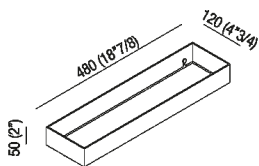

Shelf in stainless steel L c48 cm (18" 7/8)

A369233\_

Benedini Associati, 2004

Shelf in stainless steel L cm 48 (18" 7/8) Range of accessories and lights. Support elements in stainless steel with satin or polished finish and elements in white Cristalplant®.

Altezza: 5 cm 2" inches

Larghezza: 48 cm 18" 7/8 inches

Profondità : 12 cm 4" 3/4 inches

Note: Fixing kit included. Accessories are wall mounted by means of screws and wall anchors. Minimum order quantity: 4 pieces for any combination of item; for smaller quantities, add 20% surcharge.