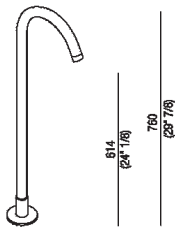

Floor standing bathtub spout.
 ARUB140000_

Benedini Associati, 2018

Finiture

-  Matt black painted
-  Matt white painted
-  Chrome

Materiali

-  Brass

Floor standing bathtub spout. Flow and temperature regulation not managed. H 76 cm (29" 7/8)

Altezza: 76 cm 29" 7/8 inches