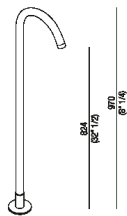

Floor standing bathtub spout (Vieques,
 Immersion, In-Out)
 ARUB1410000_

Benedini Associati, 2018

Finiture

-  Matt black painted
-  Matt white painted
-  Chrome

Materiali

-  Brass

Floor standing bathtub spout. Recommended for bathtubs Vieques and In-Out. Flow and temperature regulation not managed. H 97 cm (38" 1/4)

Altezza: 97 cm 38" 1/4 inches