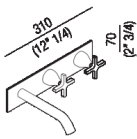

Built-in thermostatic washbasin tap set
ARUB1087_

Benedini Associati, 2009

Built in thermostatic washbasin tap set

Altezza:	7 cm	2" 3/4 inches
Larghezza:	31 cm	12" 1/4 inches

Finiture

Brushed burnished

Chrome