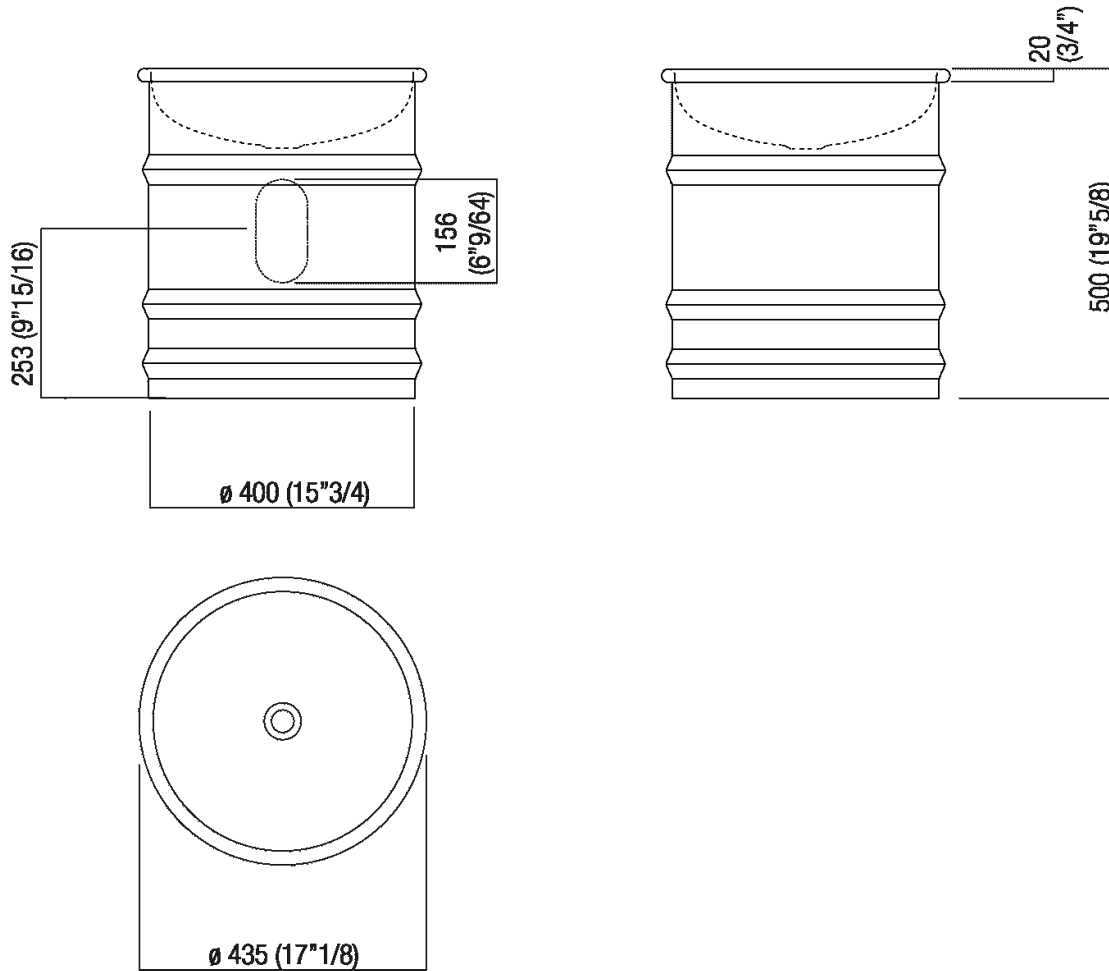

Over countertop washbasin h 50 cm (19" 3/4)  
 ACER0799EP\_

Patricia Urquiola, 2018 (2008)

Round over countertop washbasin in stainless steel painted white (RAL9003) or in two colours, with dark grey (RAL7021) or light grey (RAL7044) exterior, without tap hole and overflow. Can be accessorised with iroko shelf to be installed on the edge of the washbasin. The washbasin includes waste (.MET0563) with white finish cap.

**Finiture**

-  White/dark grey
-  White/light grey
-  White

**Materiali**

-  Stainless steel

Altezza:	50 cm	19" 5/8 inches
Diametro:	43.5 cm	17" 1/8 inches
Peso:	18 kg	40 lbs
Confezione:	52 x 52 x 56 cm	20" 4/8 x 20" 4/8 x 22" 3/64 inches
Peso della confezione:	21 kg	46 lbs

Main dimensions

Installation notes

**PIANO cm 50 / COUNTERTOP cm 50**

Posizione standard per rubinetto a parete  
Standard position for wall mounted tap

---

**Tap position, recommended height**