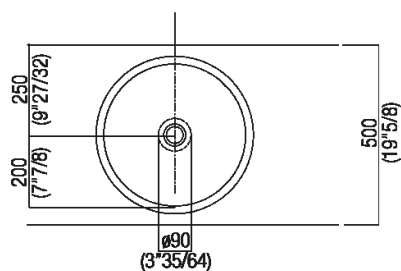

**Finiture**

-  White/dark grey
-  White/light grey
-  White

**Materiali**

-  Stainless steel

Altezza:	50 cm	19" 5/8 inches
Diametro:	43.5 cm	17" 1/8 inches
Peso:	18 kg	40 lbs
Confezione:	52 x 52 x 56 cm	20" 4/8 x 20" 4/8 x 22" 3/64 inches
Peso della confezione:	21 kg	46 lbs

Main dimensions

Installation notes

**PIANO cm 50 / COUNTERTOP cm 50**

Posizione standard per rubinetto a parete  
Standard position for wall mounted tap

---

**Tap position, recommended height**