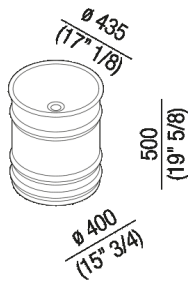

Over countertop washbasin h 50 cm (19" 3/4)  
 ACER0799EP\_

Patricia Urquiola, 2018 (2008)

Round over countertop washbasin in stainless steel painted white (RAL9003) or in two colours, with dark grey (RAL7021) or light grey (RAL7044) exterior, without tap hole and overflow. Can be accessorised with iroko shelf to be installed on the edge of the washbasin. The washbasin includes waste (.MET0563) with white finish cap.

**Finiture**

-  White/dark grey
-  White/light grey
-  White

**Materiali**

-  Stainless steel

Altezza:	50 cm	19" 5/8 inches
Diametro:	43.5 cm	17" 1/8 inches
Peso:	18 kg	40 lbs
Confezione:	52 x 52 x 56 cm	20" 4/8 x 20" 4/8 x 22" 3/64 inches
Peso della confezione:	21 kg	46 lbs

Main dimensions

Installation notes

**PIANO cm 50 / COUNTERTOP cm 50**

Posizione standard per rubinetto a parete  
Standard position for wall mounted tap

---

**Tap position, recommended height**