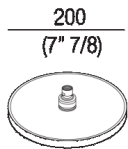

Limescale resistant shower head in ABS (ø
200 mm - 7" 7/8)
.CRUB1103R_

Finiture

- Chrome
- Brushed
- Matt white
- Mat black

Materiali

- ABS

Limescale resistant shower head in ABS (ø 200 mm - 7" 7/8), complete with articulated joint and non-return valve. Coupling 1/2" G. Can be used with Memory taps.

Diametro: 20 cm 7" 7/8 inches