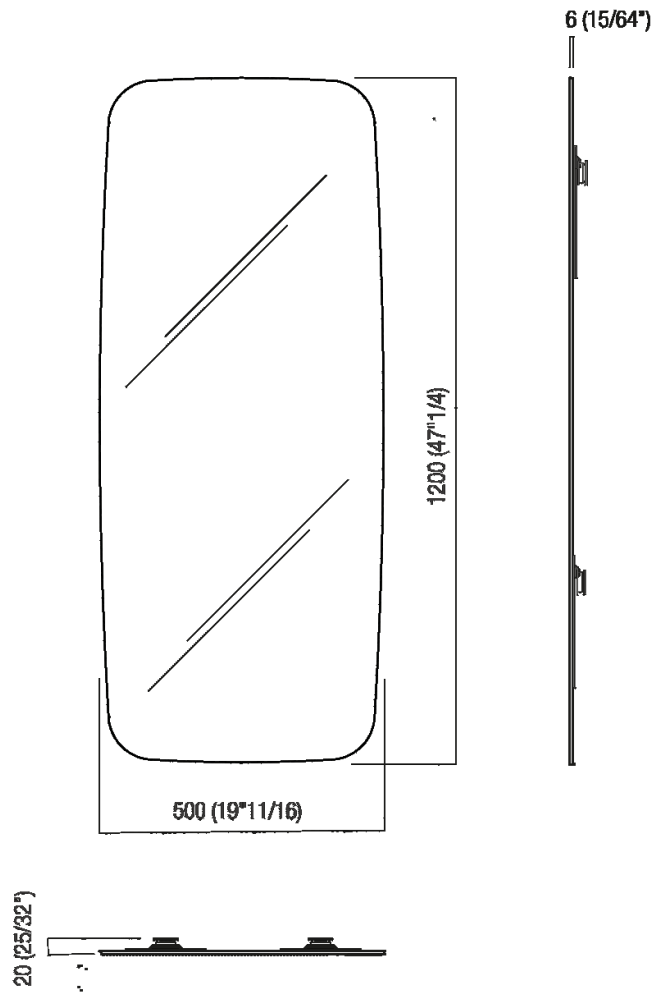

Mirror without lighting that can be positioned vertically

ASPE037V

Benedini Associati, 2021

Mirror with super-elliptical shape with polished edge without lighting.

Altezza:	120 cm	47" 1/4 inches
Larghezza:	50 cm	19" 11/16 inches
Profondità :	3.8 cm	1" 1/12 inches

Note: Fixing kit included. The mirror is wall mounted by means of screws and wall plugs.

Main dimensions

Installation notes