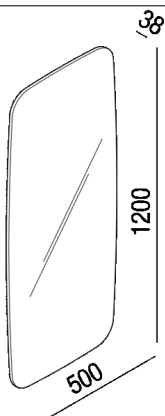

Mirror without lighting that can be positioned vertically

ASPE037V

Benedini Associati, 2021

Mirror with super-elliptical shape with polished edge without lighting.

Altezza:	120 cm	47" 1/4 inches
Larghezza:	50 cm	19" 11/16 inches
Profondità :	3.8 cm	1" 1/12 inches

Note: Fixing kit included. The mirror is wall mounted by means of screws and wall plugs.

Main dimensions

Installation notes