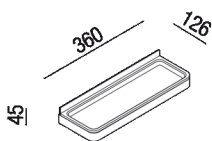

Shelf 36 cm

AMEM872\_

Benedini Associati, 2010

Stainless steel accessories with polished, brushed burnished finish or natural brushed brass, with nonvisible fixings, completed with white Cristalplant® elements or in white marble of Carrara or black Marquinia marble. Complete with fixing kit.

Altezza: 4.5 cm 1" 3/4 inches

Larghezza: 36 cm 14" 1/8 inches

Profondità : 12.6 cm 5" inches

**Materiali**

Marble

Stainless steel

Cristalplant®

Brass