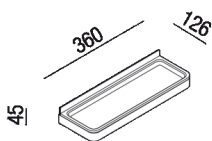

Shelf 36 cm

AMEM872_

Benedini Associati, 2010

Stainless steel accessories with polished, brushed burnished finish or natural brushed brass, with nonvisible fixings, completed with white Cristalplant® elements or in white marble of Carrara or black Marquinia marble. Complete with fixing kit.

Altezza: 4.5 cm 1" 3/4 inches

Larghezza: 36 cm 14" 1/8 inches

Profondità : 12.6 cm 5" inches

Materiali

Marble

Stainless steel

Cristalplant®

Brass