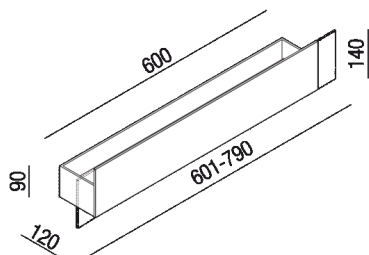

Shelf 60 cm
 ASEN0927N

Gwenael Nicolas, Curiosity, 2008

Shelf made from brushed anodised aluminium in black to be matched with the range of taps with the same name.

Altezza: 14 cm 5" 1/2 inches

Larghezza: 60 cm

Profondità : 12 cm 4" 3/4 inches

Note: The natural anodising process does not guarantee that all products will have the same finish: slight colour differences cannot be considered reason for complaints. Due to their unique shape, we recommend that all wall-mounted accessories are fixed to a perfectly flat surface.

Finiture

Black anodised

Materiali

Aluminium

Main dimensions