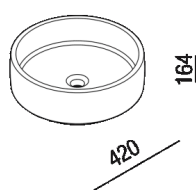

Over countertop washbasin h 16,4 cm
 ACER0420_

Patricia Urquiola, 2022

Finiture

-  Natural clay, transparent glaze
-  Natural earth, cream white glaze
-  Dark clay, transparent glaze
-  Dark clay, blue glaze

Materiali

-  Refractory clay

Round clay countertop washbasin available in two sizes, without tap hole and with free drainage. The external finish is available in natural clay or dark clay, both with a glazed interior. The interior glaze can be transparent or off-white for the natural clay version and transparent or blue for the dark clay version. The glazed finish is always glossy. The washbasin is complete with a drain with a glazed cap in the same interior finish as the washbasin.

Altezza:	16.4 cm	6" 29/64 inches
Diametro:	42 cm	16" 17/32 inches
Peso:	28 kg	62 lbs
Confezione:	48 x 48 x 22 cm	18" 7/8 x 18" 7/8 x 8" 5/8 inches
Peso della confezione:	30 kg	66 lbs

Note: The washbasin is entirely handmade, therefore any differences found on the surface or between various items should not be considered imperfections but rather, a sign of quality.

Main dimensions