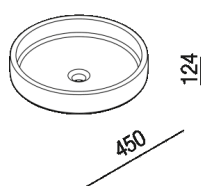

Over countertop washbasin h 12,4 cm  
 ACER0450\_

Patricia Urquiola, 2022

**Finiture**

-  Natural clay, transparent glaze
-  Natural earth, cream white glaze
-  Dark clay, transparent glaze
-  Dark clay, blue glaze

**Materiali**

-  Refractory clay

Round clay countertop washbasin available in two sizes, without tap hole and with free drainage. The external finish is available in natural clay or dark clay, both with a glazed interior. The interior glaze can be transparent or off-white for the natural clay version and transparent or blue for the dark clay version. The glazed finish is always glossy. The washbasin is complete with a drain with a glazed cap in the same interior finish as the washbasin.

Altezza:	12.4 cm	4" 7/8 inches
Diametro:	45 cm	17" 13/32 inches
Peso:	24 kg	53 lbs
Confezione:	48 x 48 x 22 cm	18" 7/8 x 18" 7/8 x 8" 5/8 inches
Peso della confezione:	26 kg	57 lbs

Note: The washbasin is entirely handmade, therefore any differences found on the surface or between various items should not be considered imperfections but rather, a sign of quality.

Main dimensions