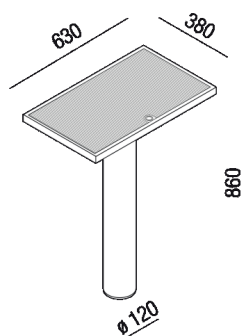

Column washbasin designed for floor drainage

ACER0996_+ACER0997F_

Benedini Associati, 2022

Finiture

-  White Carrara
-  Grey Carnico
-  Green Alpi
-  Black Marquina
-  White

Materiali

-  Marble
-  Corian®

The washbasin in the Ell series is an iconic but lightweight piece. The flat surface with its breakwater-grill is also the basin, and the two become a single element. Today, in a simultaneously creative and rigorous sequence, the investigation arrives at the pure essence of the washbasin. Two simple architectural elements that radicalize functions. The entire surface, completely integrated with a breakwater-grill, eliminates the usual basin and emphasizes its dual use as a washbasin and support surface. The piece comes in a wide range of finishes: the top is in white Carrara, grey Carnic, black Marquina or green Alpi marble, the grille is in white or deep caviar Corian®, and the column is in white or dark powder-coated steel.

Altezza:	83 cm	32" 43/64 inches
Larghezza:	63 cm	24" 51/64 inches
Diametro:	12 cm	4" 23/32 inches
Profondità :	38 cm	14" 61/64 inches