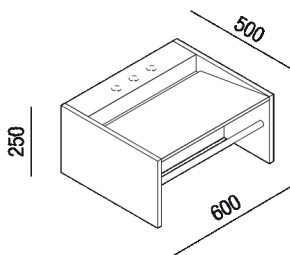

Washbasin with towel holder and wall
drainage
P-FACEAFACE-3

Jean Nouvel Design, 2022

Altezza: 25 cm

Larghezza: 60 cm

ProfonditÃ : 50 cm

Finiture

White Carrara

Grey Carnico