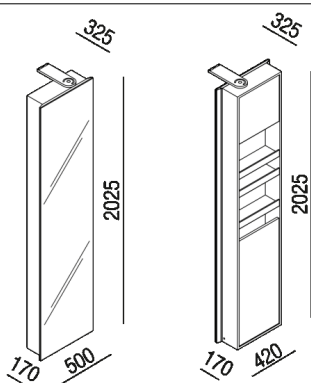

Container base B with mirror exterior and interior with shelves, towel bar and containers AMOB0215BM_

Alessandro Andreucci, 2022

Finiture

-  Natural oak
-  Brown oak
-  Dark oak

Materiali

-  Wood

Vertically pivoting container with one side entirely mirrored and the other equipped with storage, shelves, and towel holders. Made of MDF with natural, brown or dark oak coating, available with right or left rotation and two different internal distributions. Voila' can be accessorized, on the inside, with an electric bar to hang various types of adapters for connecting electrical devices and/or with a vertical LED lighting strip. Electricity can be supplied from the top or bottom. Each piece of furniture is fixed to the wall and floor with expansion screws and plugs, fixing kit included.

Altezza:	202.5 cm	79" 3/4 inches
Larghezza:	50 cm	19" 11/16 inches
Peso:	50 kg	110 lbs
ProfonditÃ :	32.5 cm	12" 3/4 inches
Confezione:	55 x 215 x 22,5 cm	21" 5/8 x 84" 5/8 x 8" 7/8 inches
Peso della confezione:	106 kg	234 lbs

Note: Electrified bar (certified for worldwide standards, except for the USA) for connecting electrical devices. A maximum of 3 adaptors can be connected depending on personal requirements and the standards of the country of installation. Adaptors are available for Italian, English, German and French standards. Voilà can be customized with an internal LED light strip on the left side, including a wire-less switch that can be placed at your convenience.

Main dimensions - SX

Main dimensions - SX

Main dimensions - DX

Main dimensions - DX