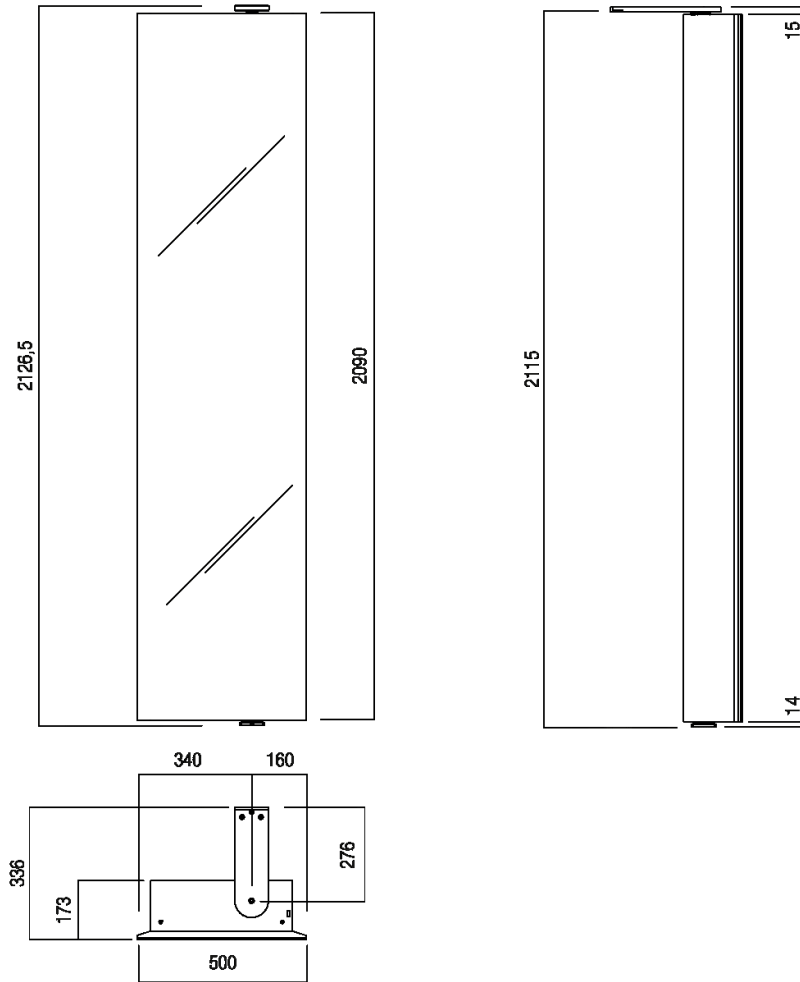

Container base B with mirror exterior and interior with shelves, towel bar and containers AMOB0215BM_

Alessandro Andreucci, 2022

Finiture

-  Natural oak
-  Brown oak
-  Dark oak

Materiali

-  Wood

Vertically pivoting container with one side entirely mirrored and the other equipped with storage, shelves, and towel holders. Made of MDF with natural, brown or dark oak coating, available with right or left rotation and two different internal distributions. Voila' can be accessorized, on the inside, with an electric bar to hang various types of adapters for connecting electrical devices and/or with a vertical LED lighting strip. Electricity can be supplied from the top or bottom. Each piece of furniture is fixed to the wall and floor with expansion screws and plugs, fixing kit included.

Altezza:	202.5 cm	79" 3/4 inches
Larghezza:	50 cm	19" 11/16 inches
Peso:	50 kg	110 lbs
ProfonditÃ :	32.5 cm	12" 3/4 inches
Confezione:	55 x 215 x 22,5 cm	21" 5/8 x 84" 5/8 x 8" 7/8 inches
Peso della confezione:	106 kg	234 lbs

Note: Electrified bar (certified for worldwide standards, except for the USA) for connecting electrical devices. A maximum of 3 adaptors can be connected depending on personal requirements and the standards of the country of installation. Adaptors are available for Italian, English, German and French standards. Voilà can be customized with an internal LED light strip on the left side, including a wire-less switch that can be placed at your convenience.

Main dimensions - SX

Main dimensions - SX

Main dimensions - DX

Main dimensions - DX