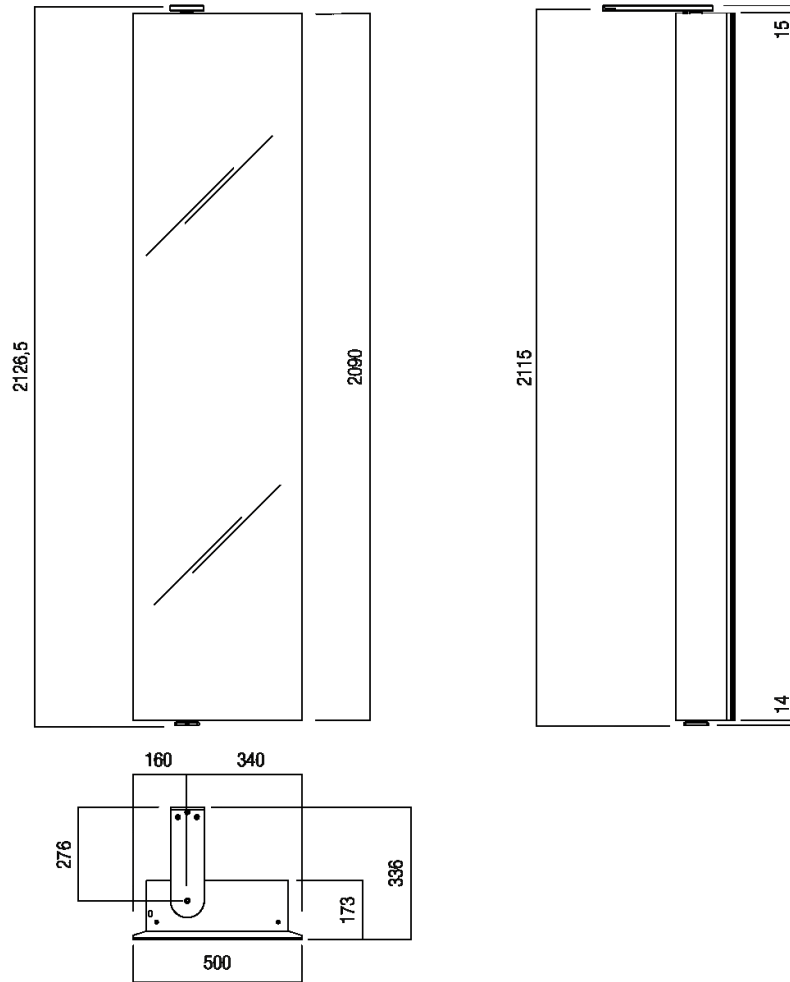

Container base B with mirror exterior and interior with shelves, towel bar and containers AMOB0215BM_

Alessandro Andreucci, 2022

Finiture

-  Natural oak
-  Brown oak
-  Dark oak

Materiali

-  Wood

Vertically pivoting container with one side entirely mirrored and the other equipped with storage, shelves, and towel holders. Made of MDF with natural, brown or dark oak coating, available with right or left rotation and two different internal distributions. Voila' can be accessorized, on the inside, with an electric bar to hang various types of adapters for connecting electrical devices and/or with a vertical LED lighting strip. Electricity can be supplied from the top or bottom. Each piece of furniture is fixed to the wall and floor with expansion screws and plugs, fixing kit included.

Altezza:	202.5 cm	79" 3/4 inches
Larghezza:	50 cm	19" 11/16 inches
Peso:	50 kg	110 lbs
ProfonditÃ :	32.5 cm	12" 3/4 inches
Confezione:	55 x 215 x 22,5 cm	21" 5/8 x 84" 5/8 x 8" 7/8 inches
Peso della confezione:	106 kg	234 lbs

Note: Electrified bar (certified for worldwide standards, except for the USA) for connecting electrical devices. A maximum of 3 adaptors can be connected depending on personal requirements and the standards of the country of installation. Adaptors are available for Italian, English, German and French standards. Voilà can be customized with an internal LED light strip on the left side, including a wire-less switch that can be placed at your convenience.

Main dimensions - SX

Main dimensions - SX

Main dimensions - DX

Main dimensions - DX