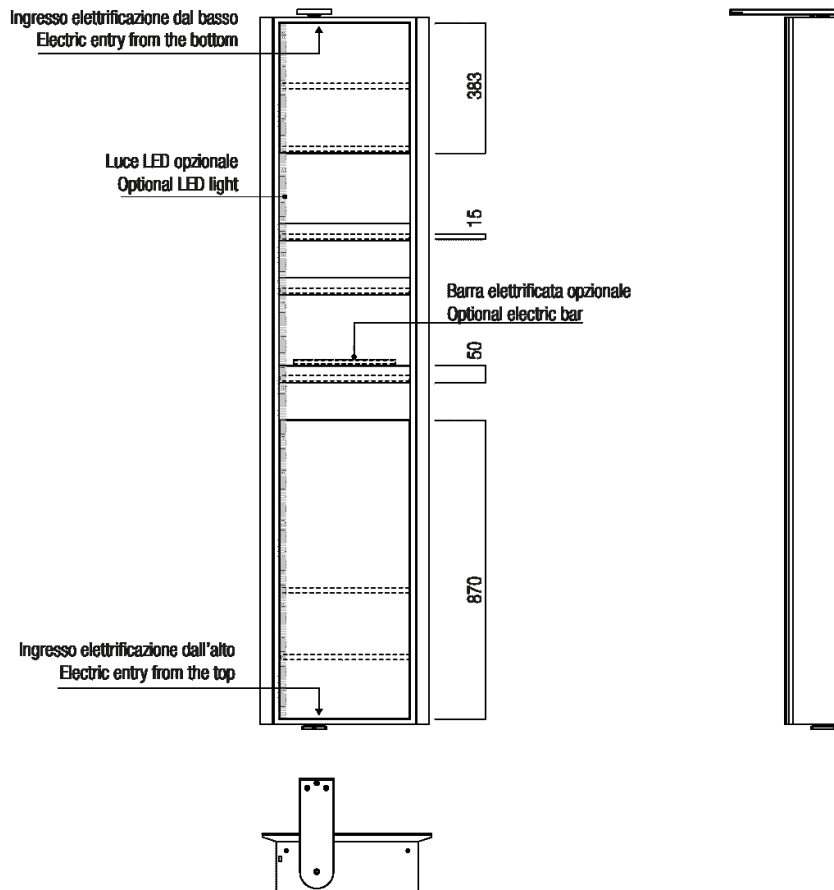

Container base B with mirror exterior and interior with shelves, towel bar and containers AMOB0215BM_

Alessandro Andreucci, 2022

Finiture

-  Natural oak
-  Brown oak
-  Dark oak

Materiali

-  Wood

Vertically pivoting container with one side entirely mirrored and the other equipped with storage, shelves, and towel holders. Made of MDF with natural, brown or dark oak coating, available with right or left rotation and two different internal distributions. Voila' can be accessorized, on the inside, with an electric bar to hang various types of adapters for connecting electrical devices and/or with a vertical LED lighting strip. Electricity can be supplied from the top or bottom. Each piece of furniture is fixed to the wall and floor with expansion screws and plugs, fixing kit included.

Altezza:	202.5 cm	79" 3/4 inches
Larghezza:	50 cm	19" 11/16 inches
Peso:	50 kg	110 lbs
ProfonditÃ :	32.5 cm	12" 3/4 inches
Confezione:	55 x 215 x 22,5 cm	21" 5/8 x 84" 5/8 x 8" 7/8 inches
Peso della confezione:	106 kg	234 lbs

Note: Electrified bar (certified for worldwide standards, except for the USA) for connecting electrical devices. A maximum of 3 adaptors can be connected depending on personal requirements and the standards of the country of installation. Adaptors are available for Italian, English, German and French standards. Voilà can be customized with an internal LED light strip on the left side, including a wire-less switch that can be placed at your convenience.

Main dimensions - SX

Main dimensions - SX

Main dimensions - DX

Main dimensions - DX