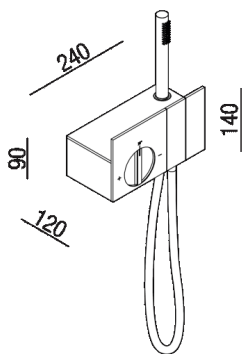

Wall mounted two-way thermostatic tap
 .ESEN0942N+.ISEN0942

Gwenael Nicolas, Curiosity, 2022 (2008)

Finiture

Black anodised

Materiali

Aluminium

Wall mounted two-way thermostatic tap, with hand shower with flexible hose.

Altezza: 14 cm

Larghezza: 24 cm

Profondità : 12 cm

Note: The anodising process does not guarantee that all items will have the same finish, therefore slight colour differences cannot be considered reasons for complaints. #10; #10; Customized finishes: #10; - matt white (RAL9003) finish #10; Minimum batch 5 pieces fany combination of item. Surcharge 60% of the price of the black finish. Production time of 12 weeks from order date. #10; - anodized natural aluminium #10; Minimum batch 5 pieces fany combination of item. Surcharge 15% of the price of the chrome finish. Production time of 10/12 weeks from order date.

Main dimensions