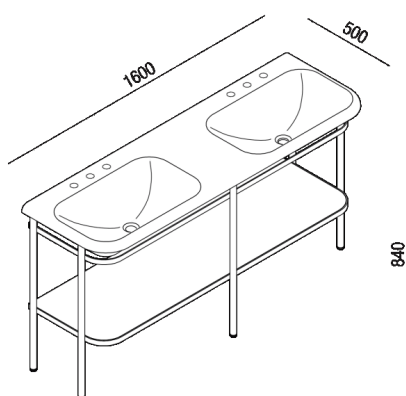

Double consolle with structure
 ACER0802_

Benedini Associati, 2022

Finiture

White

White/dark grey

White/light grey

Materiali

solid surface

Washbasin in white or two-coloured Cristalplant® biobased (matt painted exterior in dark grey RAL7021 or light grey RAL 7044), without tap hole, or with 1 or 3 holes for tapware units. Without overflow, fixing kit included. Designed for waste .MET0563. Available in the console version with two integrated washbasins (with a fixed centre distance of 90 cm). Also made of white or two-colour biobased Cristalplant®, it is 160 cm wide and is supported by a steel structure painted in white (RAL9003) or black (RAL9005). The Ottocento console table is equipped with a large shelf under the washbasin made of painted MDF; the finish is the same as the outside of the basin.

Altezza:	84 cm	33" 1/16 inches
Lunghezza:	160 cm	63" inches
Peso:	35 kg	77 lbs
Profondità :	50 cm	19" 11/16 inches
Confezione:	168 x 57,4 x 25 cm + 18070" 7/8 x 21" 1/2 x 15" 3/4 + 20" 80 x 40 cm	4/8 x 24" 3/8 x 10" 2/8 inches
Peso della confezione:	60 kg	132 lbs