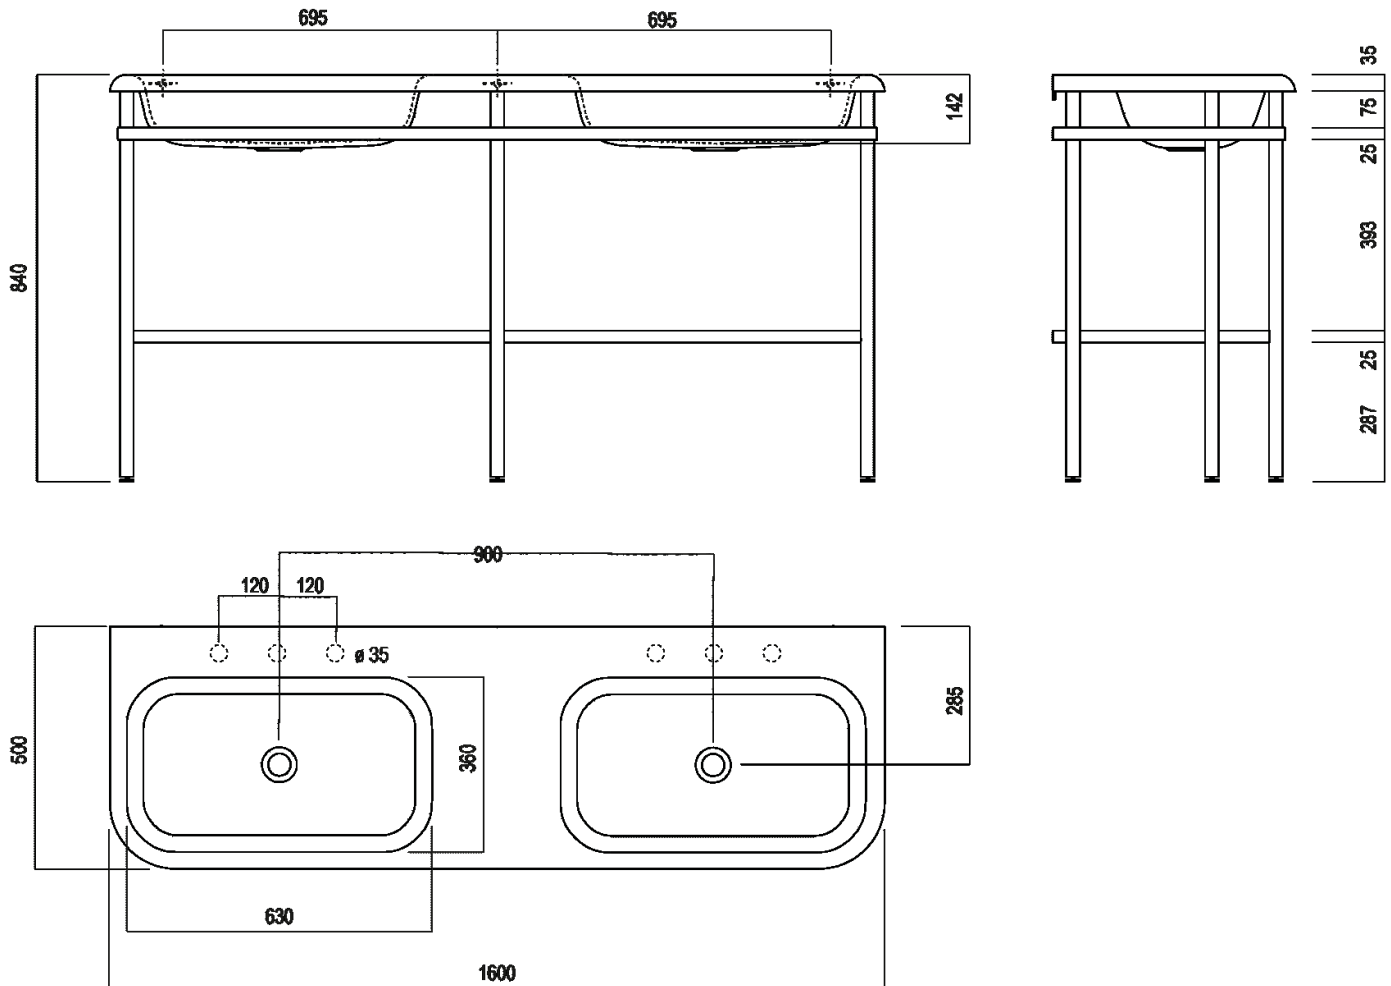

Main dimensions