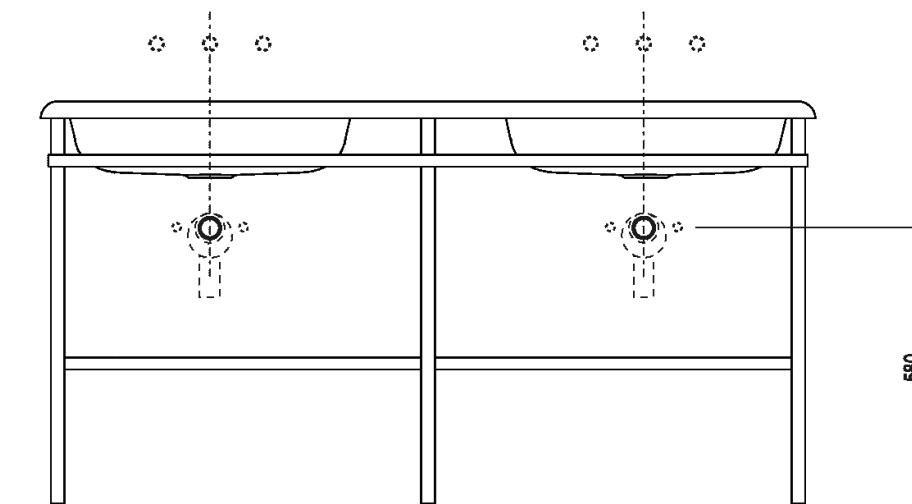

Washbasin in white or two-coloured Cristalplant® biobased (matt painted exterior in dark grey RAL7021 or light grey RAL 7044), without tap hole, or with 1 or 3 holes for tapware units. Without overflow, fixing kit included. Designed for waste .MET0563. Available in the console version with two integrated washbasins (with a fixed centre distance of 90 cm). Also made of white or two-colour biobased Cristalplant®, it is 160 cm wide and is supported by a steel structure painted in white (RAL9003) or black (RAL9005). The Ottocento console table is equipped with a large shelf under the washbasin made of painted MDF; the finish is the same as the outside of the basin.

Altezza:	84 cm	33" 1/16 inches
Lunghezza:	160 cm	63" inches
Peso:	35 kg	77 lbs
Profondità :	50 cm	19" 11/16 inches
Confezione:	168 x 57,4 x 25 cm + 18070" 7/8 x 21" 1/2 x 15" 3/4 + 20" 80 x 40 cm	4/8 x 24" 3/8 x 10" 2/8 inches
Peso della confezione:	60 kg	132 lbs

Main dimensions

Installation notes

Scarico per sifone a bottiglia e per sifone ad incasso (.PLA0456 + AKIT0731)
Drain for bottle trap and for concealed waste trap (.PLA0456 + AKIT0731)