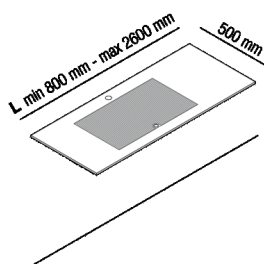

Wall mounted washbasin with 1 recess
P-ELLINOX-1

Benedini Associati, Andrés Jost, Diego Cisi,
2022

Finiture

Brushed

Dark grey (Deep Caviar)

Materiali

Corian®

Stainless steel