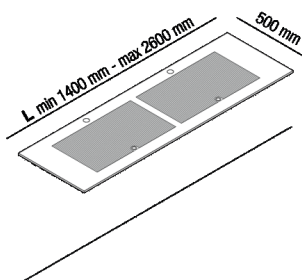

Wall mounted washbasin with 2 recesses
P-ELLINOX-2

Benedini Associati, Andrés Jost, Diego Cisi,
2022

Finiture

Brushed

Dark grey (Deep Caviar)

Materiali

Corian®

Stainless steel