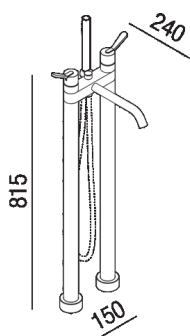

Bathtub mixer with hand shower, with floor connections

.EFEZ028_+.IFEZ028

Benedini Associati, 2018

Floor mounted tap for bathtub.

Bathtub mixer with hand shower, with floor connections.

Altezza:	98.6 cm	38" 13 inches
Profondità :	31.2 cm	12" 9/32 inches

Finiture

-  Chrome
-  Matt white painted
-  Matt black painted

Materiali

-  Brass

Main dimensions