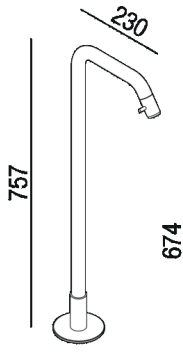

Single-hole basin mixer  
 .EMEM327\_L+.IMEM327

Patricia Urquiola, 2021

Floor standing spout with water flow regulator. Temperature regulation is not managed (for the temperature regulation use article .EMIX450).

Altezza: 75.6 cm 29" 49/64 inches

ProfonditÃ : 23 cm 9" inches

**Finiture**

-  Mat black
-  Chrome
-  Brushed burnished
-  Natural brushed brass

**Materiali**

-  Brass

Main dimensions