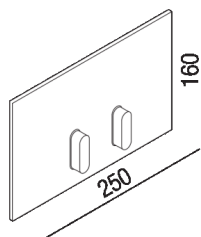

Control plaque
 ARUB0968N_L

Patricia Urquiola, 2021

Stainless steel control plaque for recessed flush tank with dual flushing capacity; available in stainless steel. Including bracket and fixing kit. To be used with Geberit built-in cisterns: Combifix and Duofix mod. Sigma 8 and Sigma 12.

Finiture

-  Polished
-  Natural brushed brass
-  Brushed burnished

Materiali

-  Stainless steel

Altezza: 16 cm 6" 1/4 inches

Larghezza: 25 cm 9" 7/8 inches

Note: In addition to the standard finishes, matt white (RAL9003), natural polished brass or other customized natural brass finishes are available upon request for minimum batch of 10 pieces per finish, with surcharge equal to 20% of the price of the chrome finish and with a production time of 6 weeks from order date; or copper or nickel finishes by PVD (Physical Vapor Deposition) for minimum batch of 5 pieces, with surcharge equal to 50% of the price of the chrome finish and with production time of 10 weeks from order date.

Main dimensions