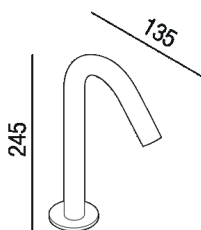

Tap spout for bathtub's edge
.CRUB1180_

Benedini Associati, 2015

Top edge tap for bathtub.

Tap spout for bathtub's edge.

Altezza: 24.5 cm 9" 5/8 inches

Profondità : 13.5 cm 5" 3/8 inches

Note: During the winter months, the use of taps outdoor needs insertion of a drain valve into the water adduction system.

Finiture

Polished

Satin finish

Materiali

Stainless steel

Main dimensions